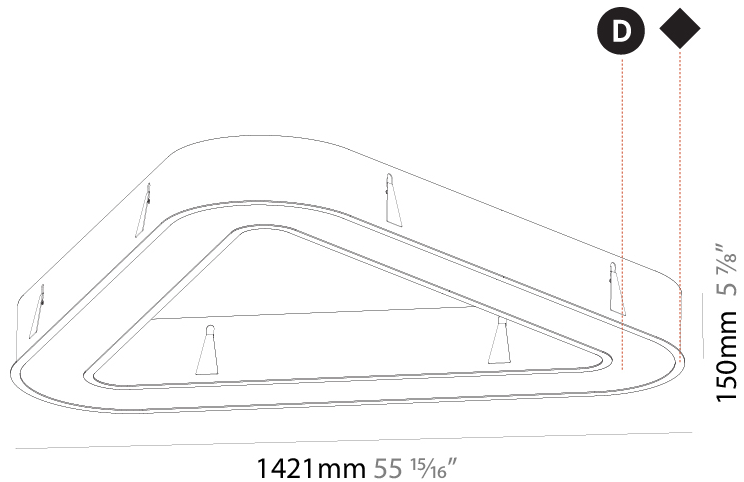

GENERAL

Series: Glorious
Subseries: Glorious Victory
Brand: Prolicht
Division: Architectural
Mounting Type: Recessed
Mounting Location: Ceiling
Subcategory: Ambient

PHYSICAL

Shape: Abstract
Length (mm): 1421
Length (in): 55 ¹⁵/₁₆
Width (mm): 1421
Width (in): 55 ¹⁵/₁₆
Height (mm): 150
Height (in): 5 ⁷/₈
Min. Recessing Depth (mm): 160
Min. Recessing Depth (in): 6 ⁵/₁₆
Light Distribution: Direct
Weight (kg): 17.995
Weight (lbs): 39.59
Diffuser: PMMA - Opal or Micro-Prism
Fixture Finish: SSR / BKV / CWI / CRY / HAB / LAG / UFT / ITA / RUA / RUR / MIC / FTG / MYG / TWT / LOD / PUS / FRO / FUP / KIA / POP / BLS / SPG / MEY / GOH / GUM / CHC / COM / ABZ / JAG / OBR / MOS / ROR
Fixture Material: Aluminum

ELECTRICAL

Lamp Type: LED (Zhaga Standard)
Input Wattage (W): 60
Total Output Wattage (W): 48 / 38.4 3500K
Dimming: Non-Dimming / Phase Dimming (120Vac only) / 0-10V Dimming
Driver Included: Yes
Driver Location: Integrated
Driver Type: Constant Current - 120 / 277Vac
Driver Class: Class 2
Input Voltage (V): 120 - 277
Constant Current (MA): 350 / 1200 (3500K)

LED

Color Temperature (°K): 3000 / 3500 / 4000
Max. Delivered Lumen (lm): 5540 / 5733 / 5850
CRI: >80 CRI
Efficiency (%): 65
Lamp Life (hrs): 50000

OPTICAL

RATINGS AND CERTIFICATIONS

Certified By: Certified for North American Standards
IP rating: IP20