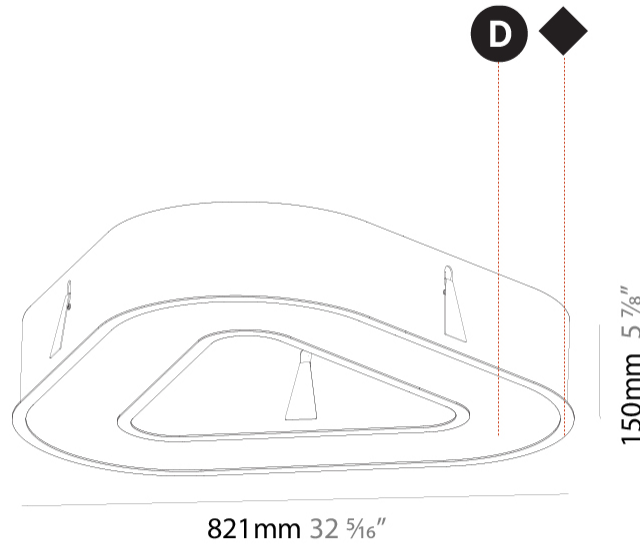

GENERAL

Series: Glorious
Subseries: Glorious Victory
Brand: Prolicht
Division: Architectural
Mounting Type: Recessed
Mounting Location: Ceiling
Subcategory: Ambient

PHYSICAL

Shape: Abstract
Length (mm): 821
Length (in): 32 5/16
Width (mm): 821
Width (in): 32 5/16
Height (mm): 150
Height (in): 5 7/8
Min. Recessing Depth (mm): 160
Min. Recessing Depth (in): 6 3/16
Light Distribution: Direct
Weight (kg): 8.969
Weight (lbs): 19.73
Diffuser: PMMA - Opal or Micro-Prism
Fixture Finish: SSR / BKV / CWI / CRY / HAB / LAG / UFT / ITA / RUA / RUR / MIC / FTG / MYG / TWT / LOD / PUS / FRO / FUP / KIA / POP / BLS / SPG / MEY / GOH / GUM / CHC / COM / ABZ / JAG / OBR / MOS / ROR
Fixture Material: Aluminum

ELECTRICAL

Lamp Type: LED (Zhaga Standard)
Input Wattage (W): 30
Total Output Wattage (W): 24 / 19.2 (3500K)
Dimming: Non-Dimming / Phase Dimming (120Vac only) / 0-10V Dimming
Driver Included: Yes
Driver Location: Integrated
Driver Type: Constant Current - 120 / 277Vac
Driver Class: Class 2
Input Voltage (V): 120 - 277
Constant Current (MA): 350 / 600 (3500K)

LED

Color Temperature (°K): 3000 / 3500 / 4000
Max. Delivered Lumen (lm): 2770
CRI: >80 CRI
Efficiency (%): 65
Lamp Life (hrs): 50000

OPTICAL

RATINGS AND CERTIFICATIONS

Certified By: Certified for North American Standards
IP rating: IP20